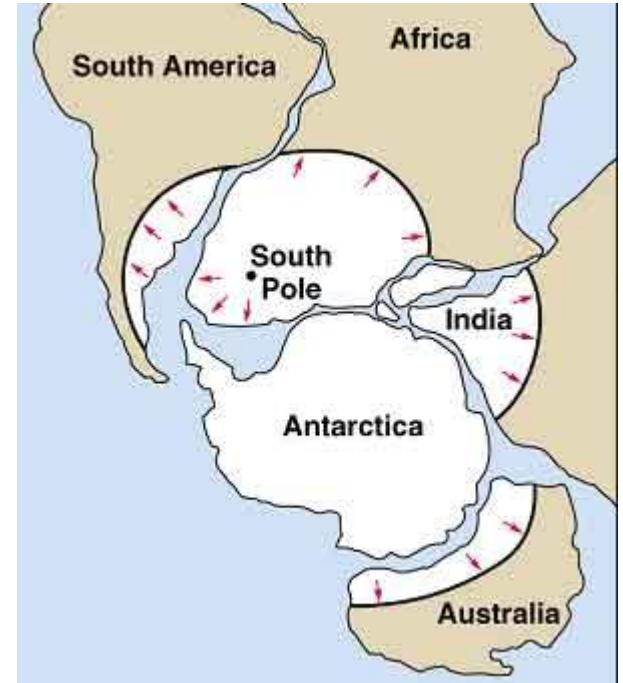

Theory of Continental Drift

The Theory (*teoría*) of Continental Drift (*deriva continental*)

The Theory of Continental Drift says:

- 1) The continents (*continentes*) started (*empezaban*) as a single continent.
- 2) The continents have drifted apart (*se han separado*).

The Theory (*teoría*) of Continental Drift (*deriva continental*)

The scientist (*el científico*) who proposed (*propuso*) this theory in 1915 was named (*se llamaba*) Alfred Wegener.

https://www.google.com/search?q=alfred+wegener&espv=2&biw=1229&bih=631&source=Inms&tbn=isch&sa=X&ved=0CAYQ_AUoAWoVChMI_MTZ4eqGyAIVBNOACh1w2wDO&safe=active&ssui=on#imgrc=Q6_hQeH4EpZQgM%3A

The Theory (*teoría*) of Continental Drift (*deriva continental*)

Evidence (*evidencia*):

1) Glacier marks (*marcas*)

As (*mientras*) glaciers move (*se mueve*), boulders (*rocas*) scratch (*rascan*) the surface (*superficie*).

The glacier marks line up (*alinean*) when we look (*cuando miramos*) at Pangea.

The Theory (*teoría*) of Continental Drift (*deriva continental*)

Evidence (*evidencia*):

2) Fossils (fósiles) of land animals (*animales terrestres*)