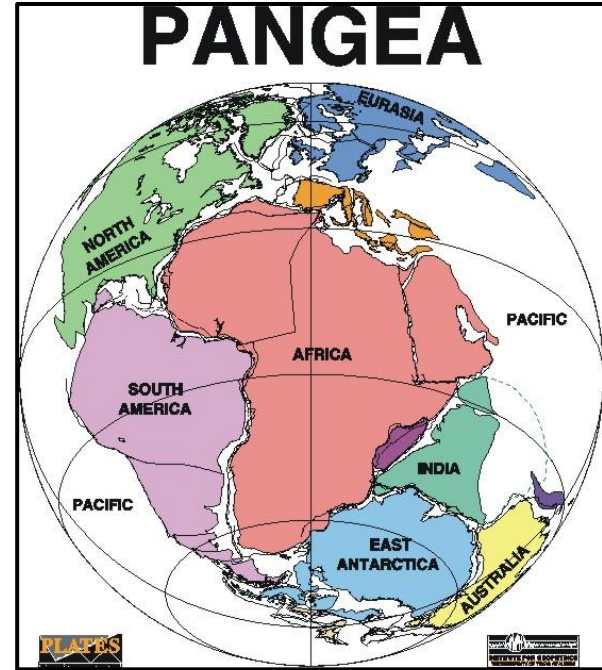

Theory of Continental Drift

The Theory (*teoría*) of Continental Drift (*deriva continental*)

The Theory of Continental Drift says:

- 1) The continents (*continentes*) started (*empezaban*) as a single continent.
- 2) The continents have drifted apart (*se han separado*).

<http://www.fastcodesign.com/1673238/pangea-redrawn-with-todays-political-boundaries>

The Theory (*teoría*) of Continental Drift (*deriva continental*)

This continent is called (*se llama*)
Pangea.

<http://strangesounds.org/2013/06/where-did-you-live-on-pangea-amazing-contemporary-geopolitical-pangea-map.html>

The Theory (*teoría*) of Continental Drift (*deriva continental*)

The scientist (*el científico*) who proposed (*propuso*) this theory in 1915 was named (*se llamaba*) Alfred Wegener.

https://www.google.com/search?q=alfred+wegener&espv=2&biw=1229&bih=631&source=Inms&tbn=isch&sa=X&ved=0CAYQ_AUoAWoVChMI_MTZ4eqGyAIVBNOACh1w2wDO&safe=active&ssui=on#imgrc=Q6_hQeH4EpZQgM%3A

Evidence (*evidencia*):

3) Ages (*edades*) of rocks (*rocas*) on coasts (*costas*)

Rocks of the same type (*el mismo tipo*) and age are found (*se encuentra*) on both sides (*a los dos lados*) of the Atlantic Ocean.