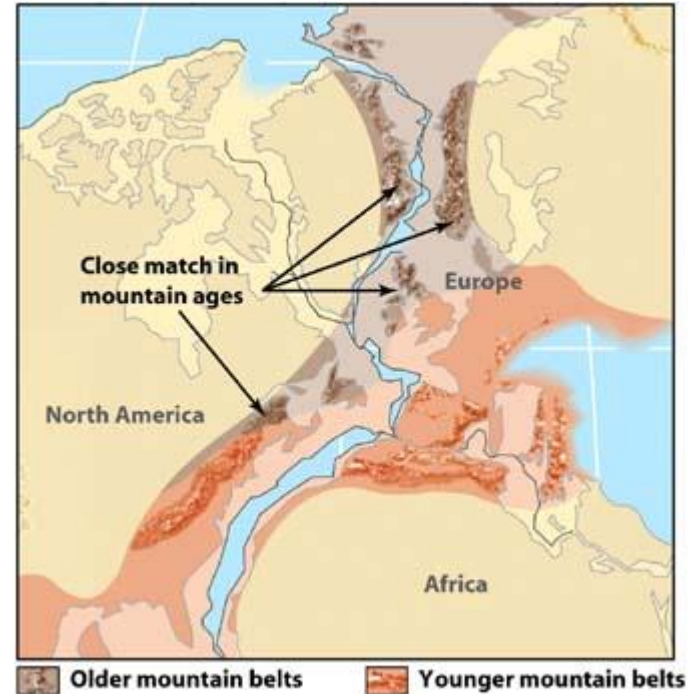

The Theory (*teoría*) of Continental Drift (*deriva continental*)

The scientist (*el científico*) who proposed (*propuso*) this theory in 1915 was named (*se llamaba*) Alfred Wegener.

https://www.google.com/search?q=alfred+wegener&espv=2&biw=1229&bih=631&source=Inms&tbn=isch&sa=X&ved=0CAYQ_AUoAWoVChMI_MTZ4eqGyAIVBNOACh1w2wDO&safe=active&ssui=on#imgrc=Q6_hQeH4EpZQgM%3A

The Theory (*teoría*) of Continental Drift (*deriva continental*)

Evidence (*evidencia*):

1) Glacier marks (*marcas*)

As (*mientras*) glaciers move (*se mueve*), boulders (*rocas*) scratch (*rascan*) the surface (*superficie*).

Fossils of many different animals (*muchos animales diferentes*) were found (*estaban encontrados*) on different continents.

http://www.albertawow.com/fossils/alberta_fossils.htm

The Theory (*teoría*) of Continental Drift (*deriva continental*)

Evidence (*evidencia*):

3) Ages (*edades*) of rocks (*rocas*) on coasts (*costas*)

Rocks of the same type (*el mismo tipo*) and age are found (*se encuentra*) on both sides (*a los dos lados*) of the Atlantic Ocean.